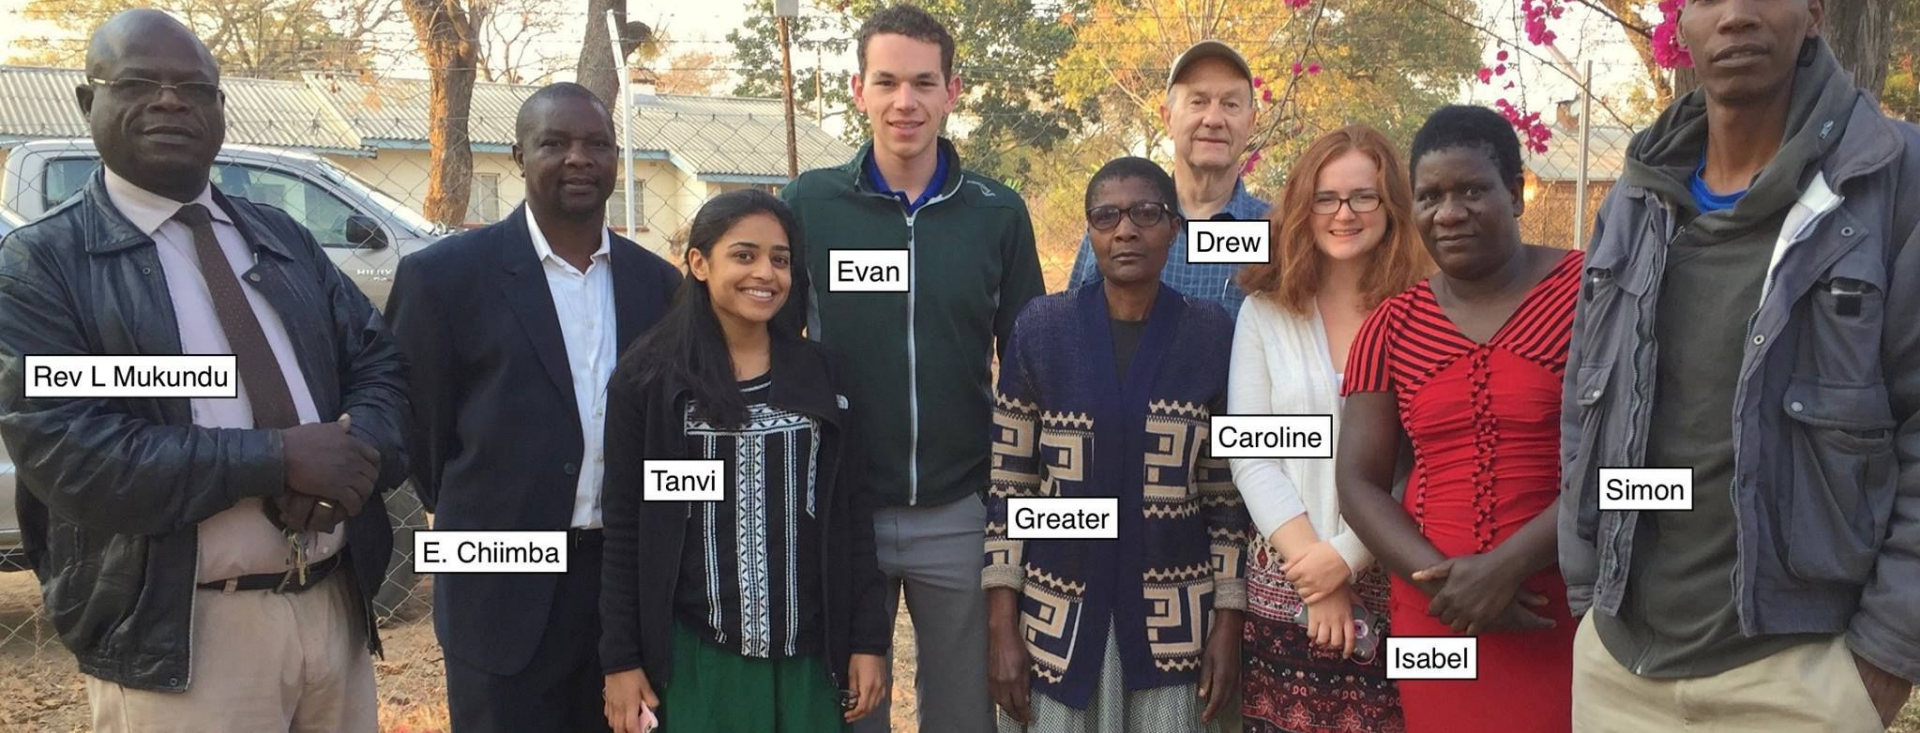

Team Departure Morning from Nyadire

Rev L Mukundu

E. Chiimba

Tanvi

Evan

Greater

Drew

Caroline

Isabel

Simon