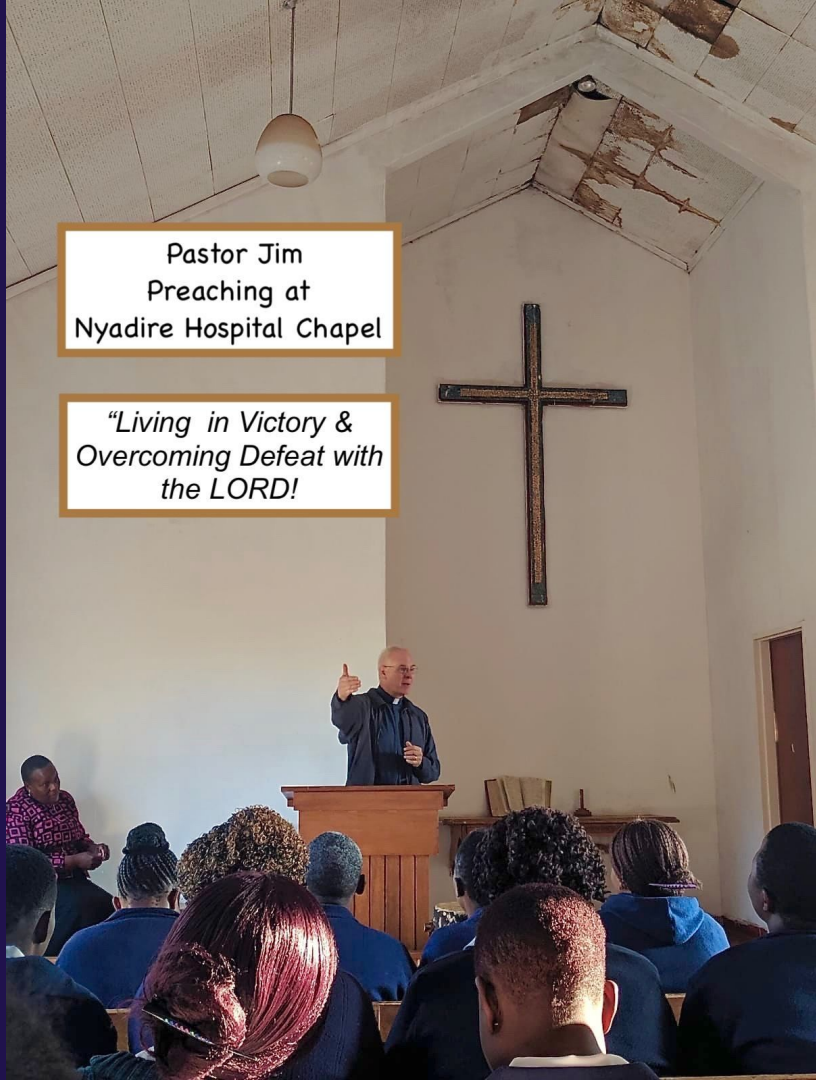

Pastor Jim
Preaching at
Nyadire Hospital Chapel

*“Living in Victory &
Overcoming Defeat with
the LORD!”*